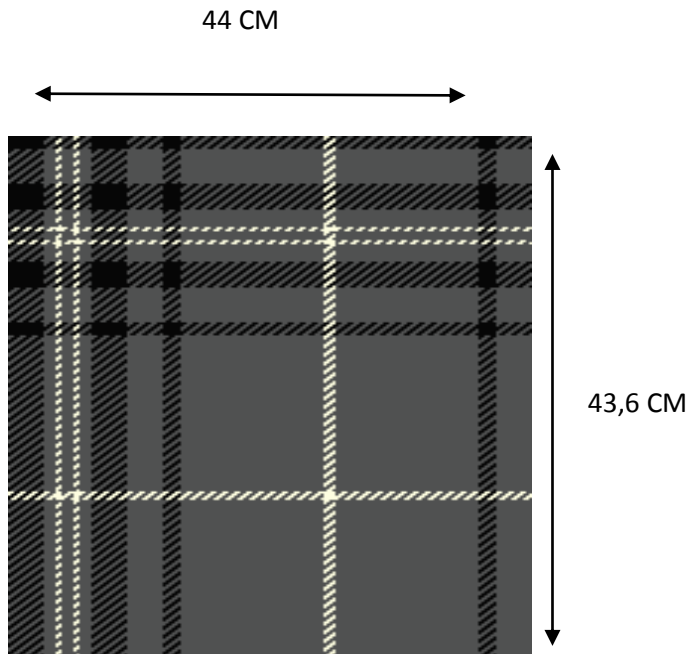

INNOVATION CARPET

MIDAS TARTAN REPORT INFORMATAION

ABOVE IS REPORT OF THE DESIGN WHICH MEANS WHERE IT REPEATS, WIDE IS 44 CM AND LENGTH IS 43,6 CM

IN ONE CARPET 9 TARTAN FIT